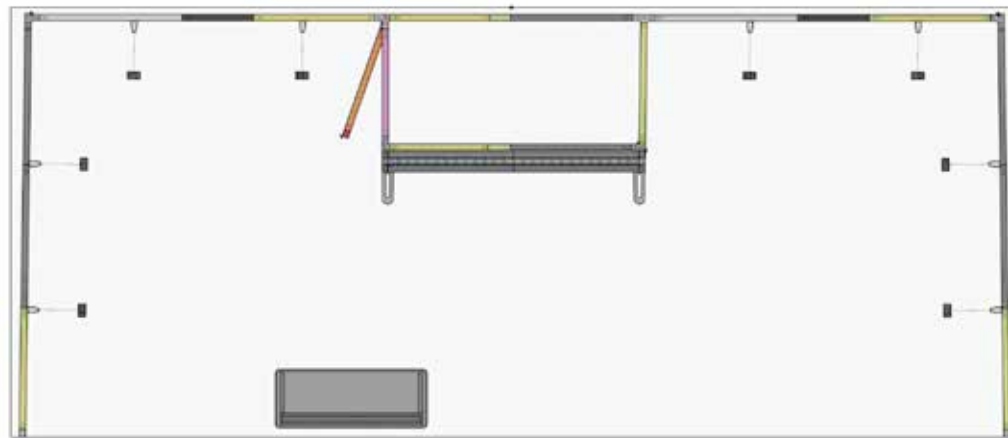

Verpakking
Tussenstand 9x4 m
Classic Frame & Light Frame