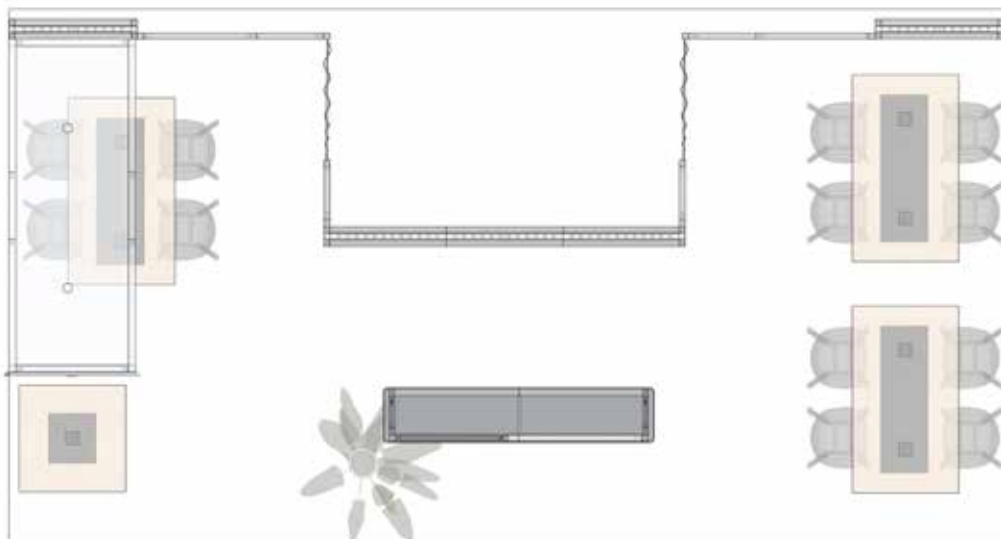

Verpakking

Hoekstand 9x4 m
Pop-Up Magnetic

FLAMINGO
PARKET

DE TRENDLEGGERS

Verpakking
Hoekstand 7,5x4 m
Classic Frame & Light Frame

WITH CHAIN CARGO, YOU CAN BOOK FTL TRANSPORTS, OVERVIEW ALL THE ORDER AND CARRIER DETAILS, RECEIVE ORDER STATUS UPDATES, AND ACCESS PODS ALL IN ONE SYSTEM.