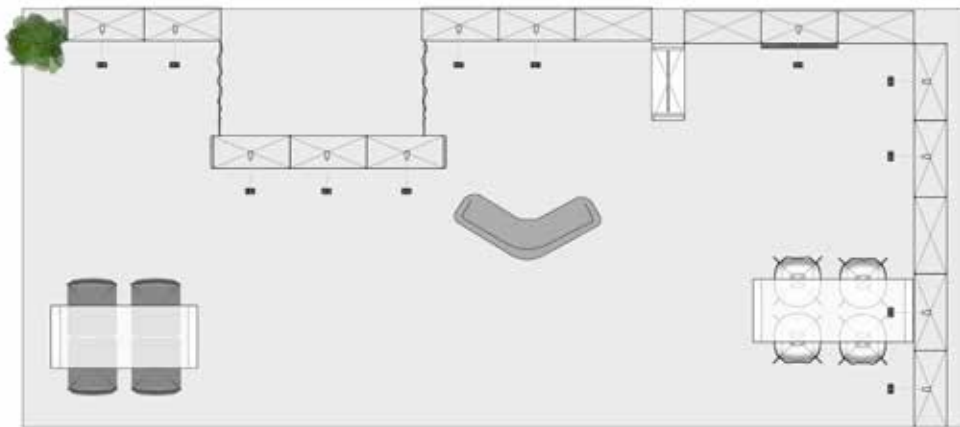

Verpakking

Hoekstand 9x4 m
Pop-Up Magnetic

FLAMINGO
PARKET

DE TRENDLEGGERS

Verpakking
Hoekstand 7,5x4 m
Classic Frame & Light Frame

WITH CHAIN CARGO, YOU CAN BOOK FTL TRANSPORTS, OVERVIEW ALL THE ORDER AND CARRIER DETAILS, RECEIVE ORDER STATUS UPDATES, AND ACCESS PODS ALL IN ONE SYSTEM.