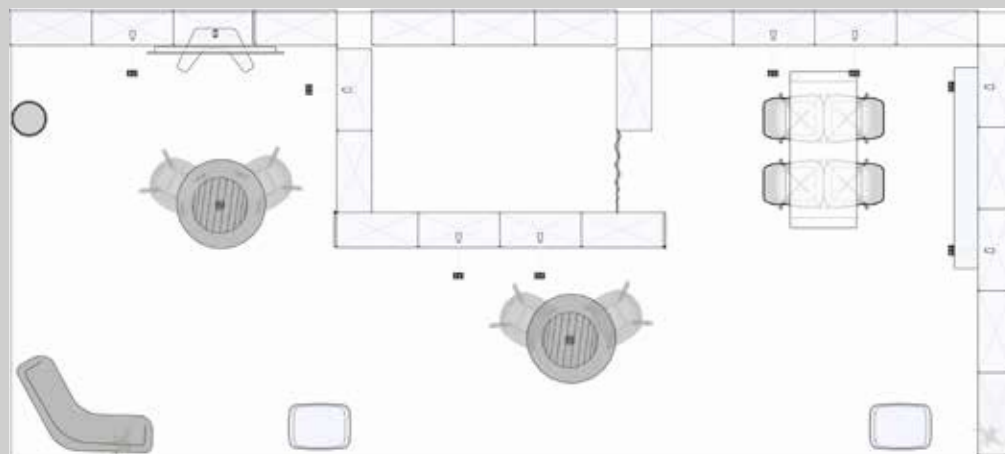

vacu
vin

Seal it
Save it
Enjoy it later

Taste your wine
at its best

vacu
vin

Craft cocktails
like a pro!

9
F
28
9
F
30

WINE SAVER
LOOP

Verpakking
Hoekstand 9x4 m
Pop-Up Magnetic