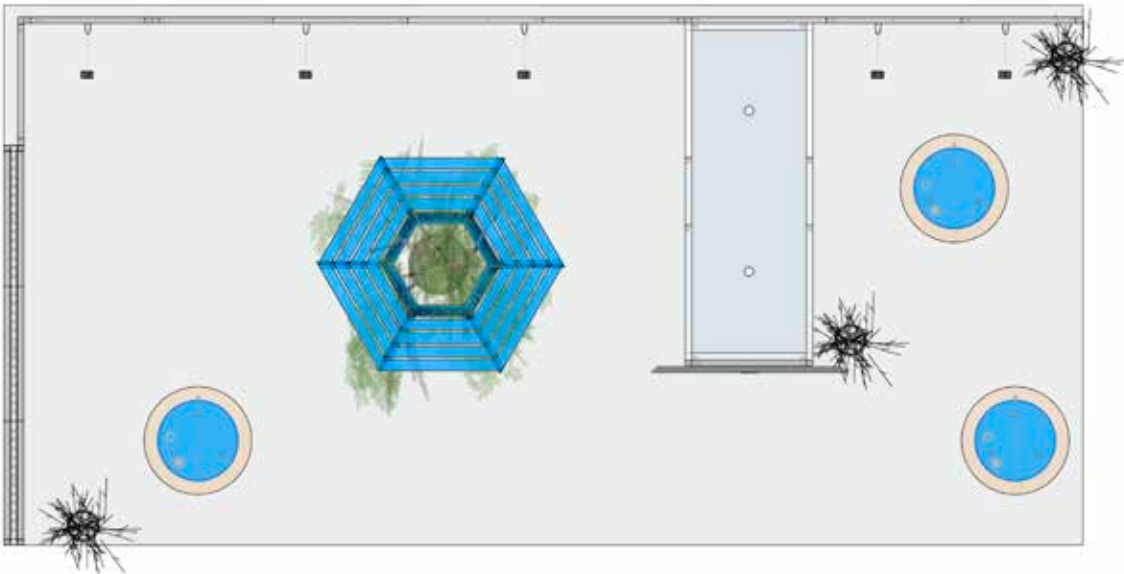

Verpakking
Hoekstand 8x4 m
Classic Frame & Light Frame