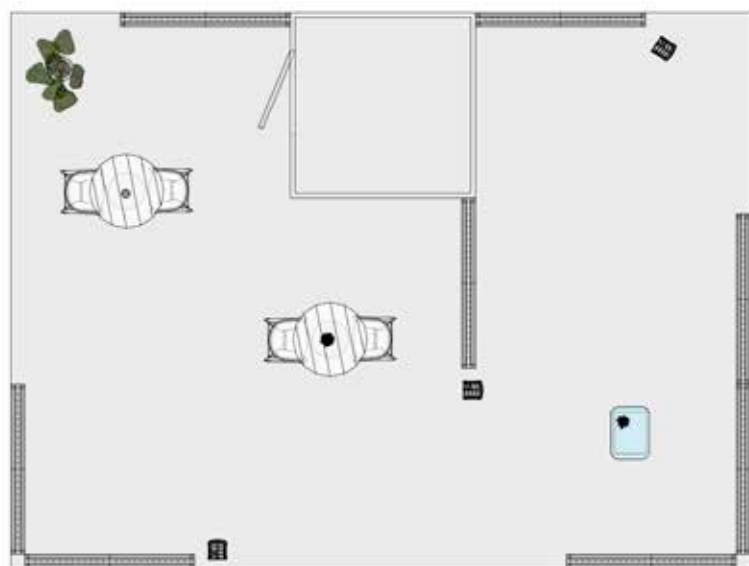

Verpakking
Kopstand 8x6 m
Light Frame

ASCO

sales de
charriage
techniques

AIPHONE
Providing Peace of Mind

10

5

1 FREE

2